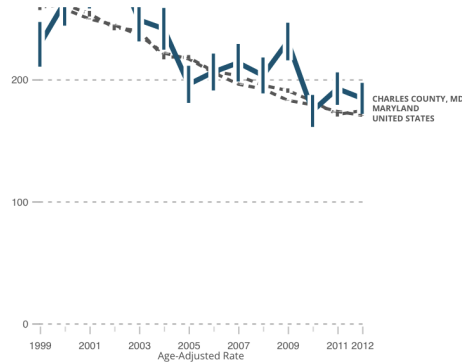

8:39 📶 🔋

🔒 livestories.com

▶ The COVID-19 Quick Response Resource Center is available to every community in America

LiveStories | Catalog

Type a location

All Topics ▼

GO

229

Deaths

Heart Disease
2012
Charles County, MD