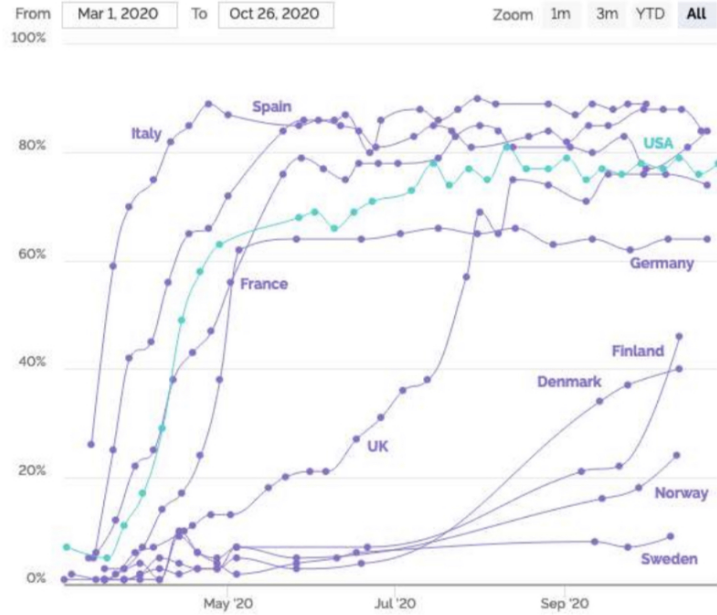

2/3/2021

These 12 Graphs Show Mask Mandates Do Nothing To Stop COVID

YouGov COVID-19 behaviour changes tracker: **Wearing a face mask when in public places**

% of people in each market who say they are: Wearing a face mask when in public places.

It is therefore no surprise that the same trends found in Europe are also found in U.S. states. For example, California required masks in June but cases still went up by more than 300 percent and the state remains heavily locked down four months later with still higher cases.