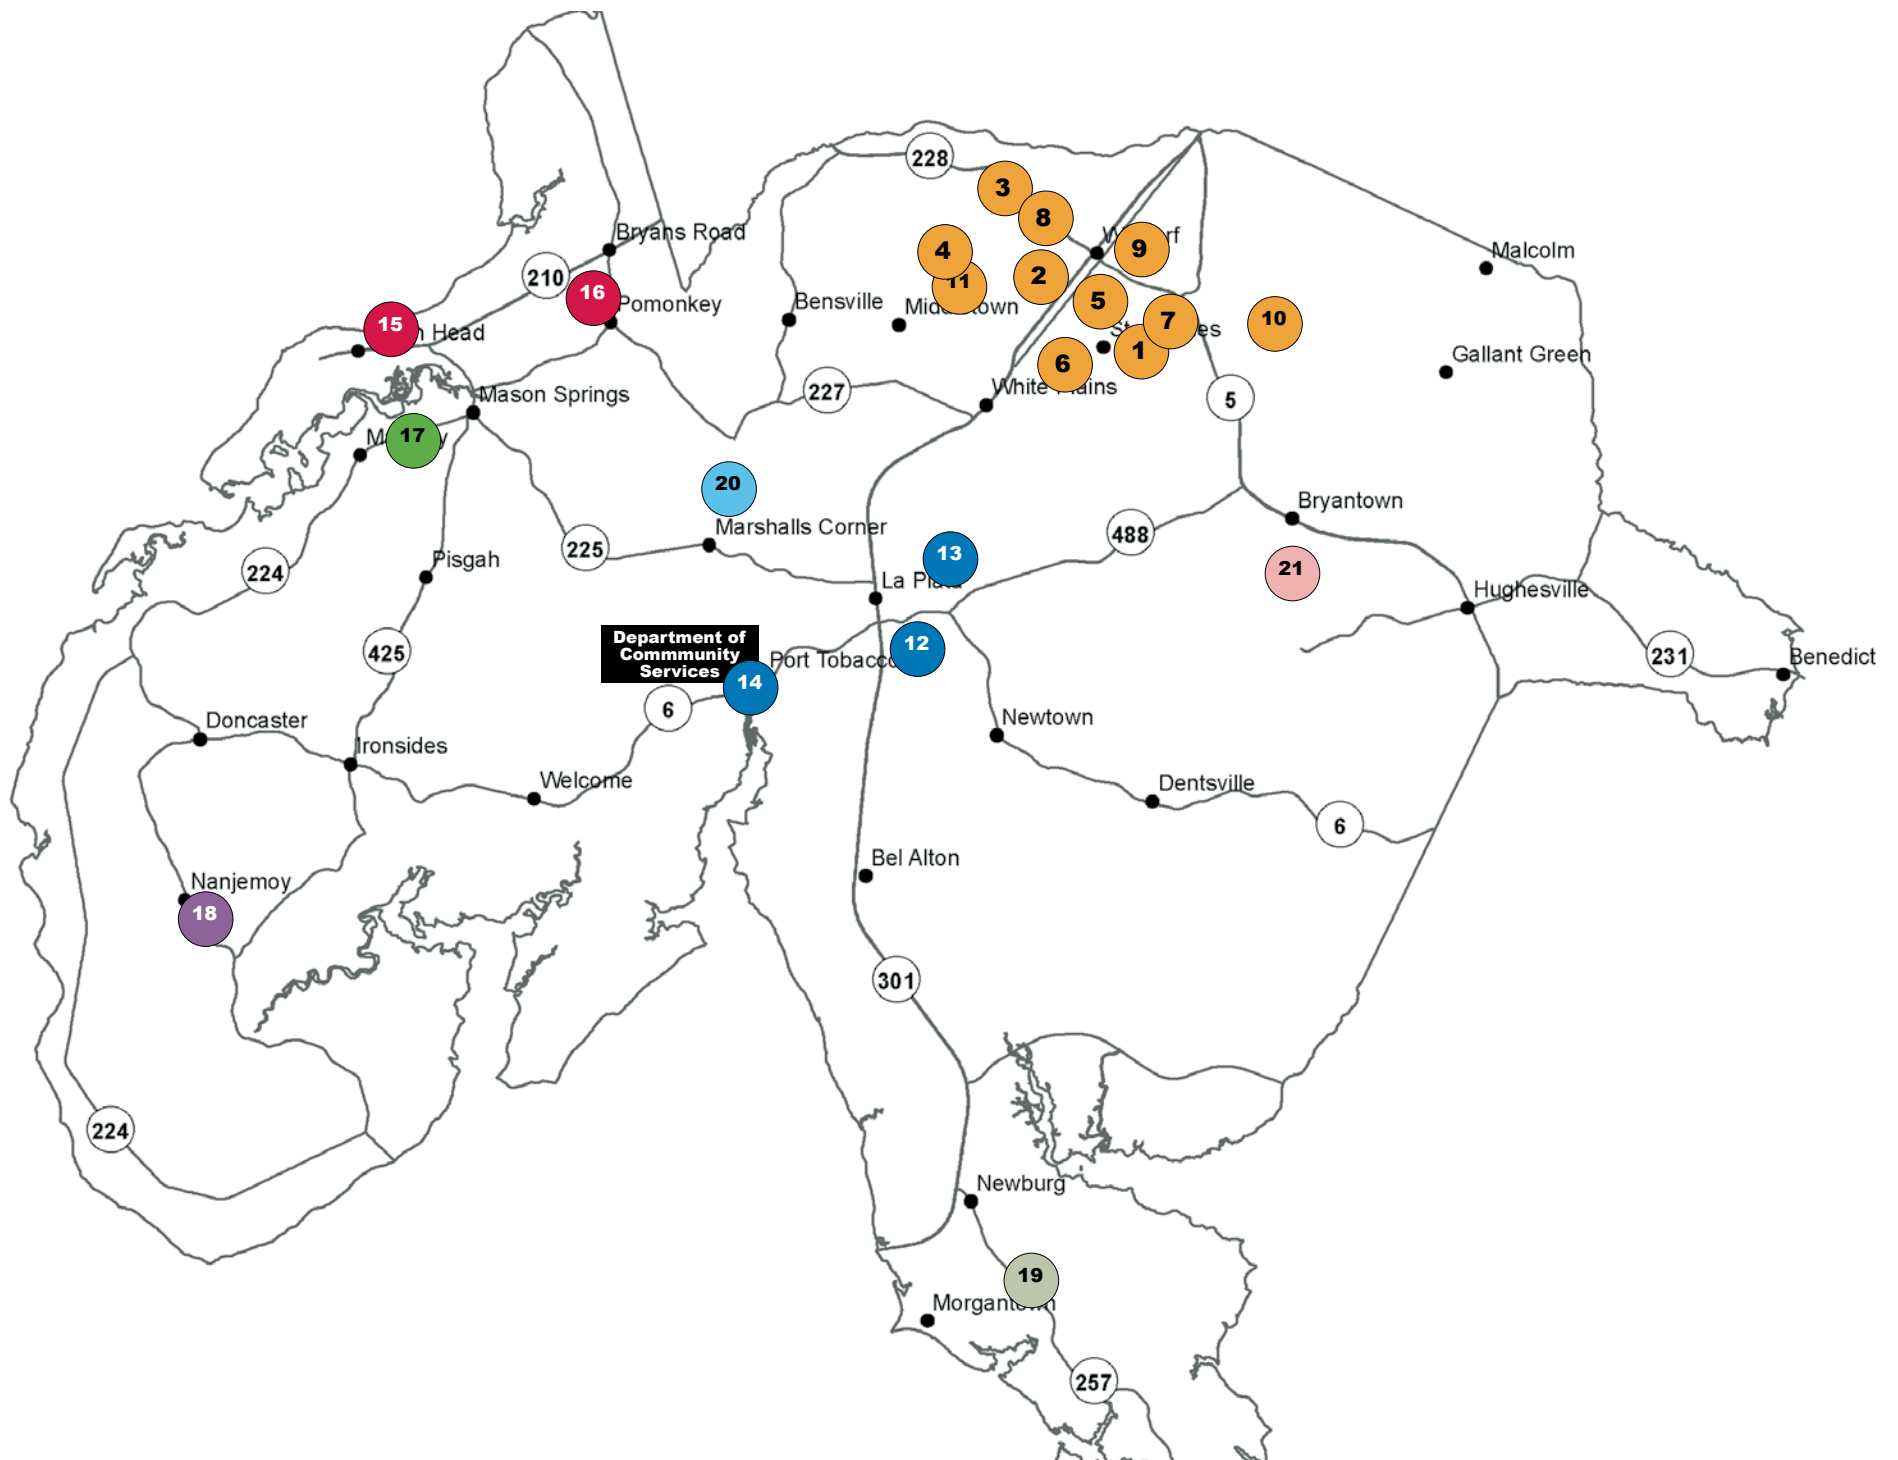

Department of Community Services

Child Care Facility Locations

Waldorf Sites

- 1 - Arthur Middleton
- 2 - Barnhart
- 3 - Berry
- 4 - Diggs
- 5 - Dr. Brown
- 6 - Dr. Mudd
- 7 - Eva Turner
- 8 - Jennifer
- 9 - J.P. Ryon
- 10 - Malcom
- 11 - Wade

La Plata Sites

- 12 - Matula
- 13 - Mitchell
- 14 - Community Services

Indian Head Sites

- 15 - Indian Head Elementary
- 16 - J.C. Parks

Marbury Sites

- 17 - Gale-Bailey

Nanjemoy Sites

- 18 - Mt. Hope/Nanjemoy

Newburg Sites

- 19 - Higdon

Pomfret Sites

- 20 - James Craik

Bryantown Sites

- 21 - T.C. Martin