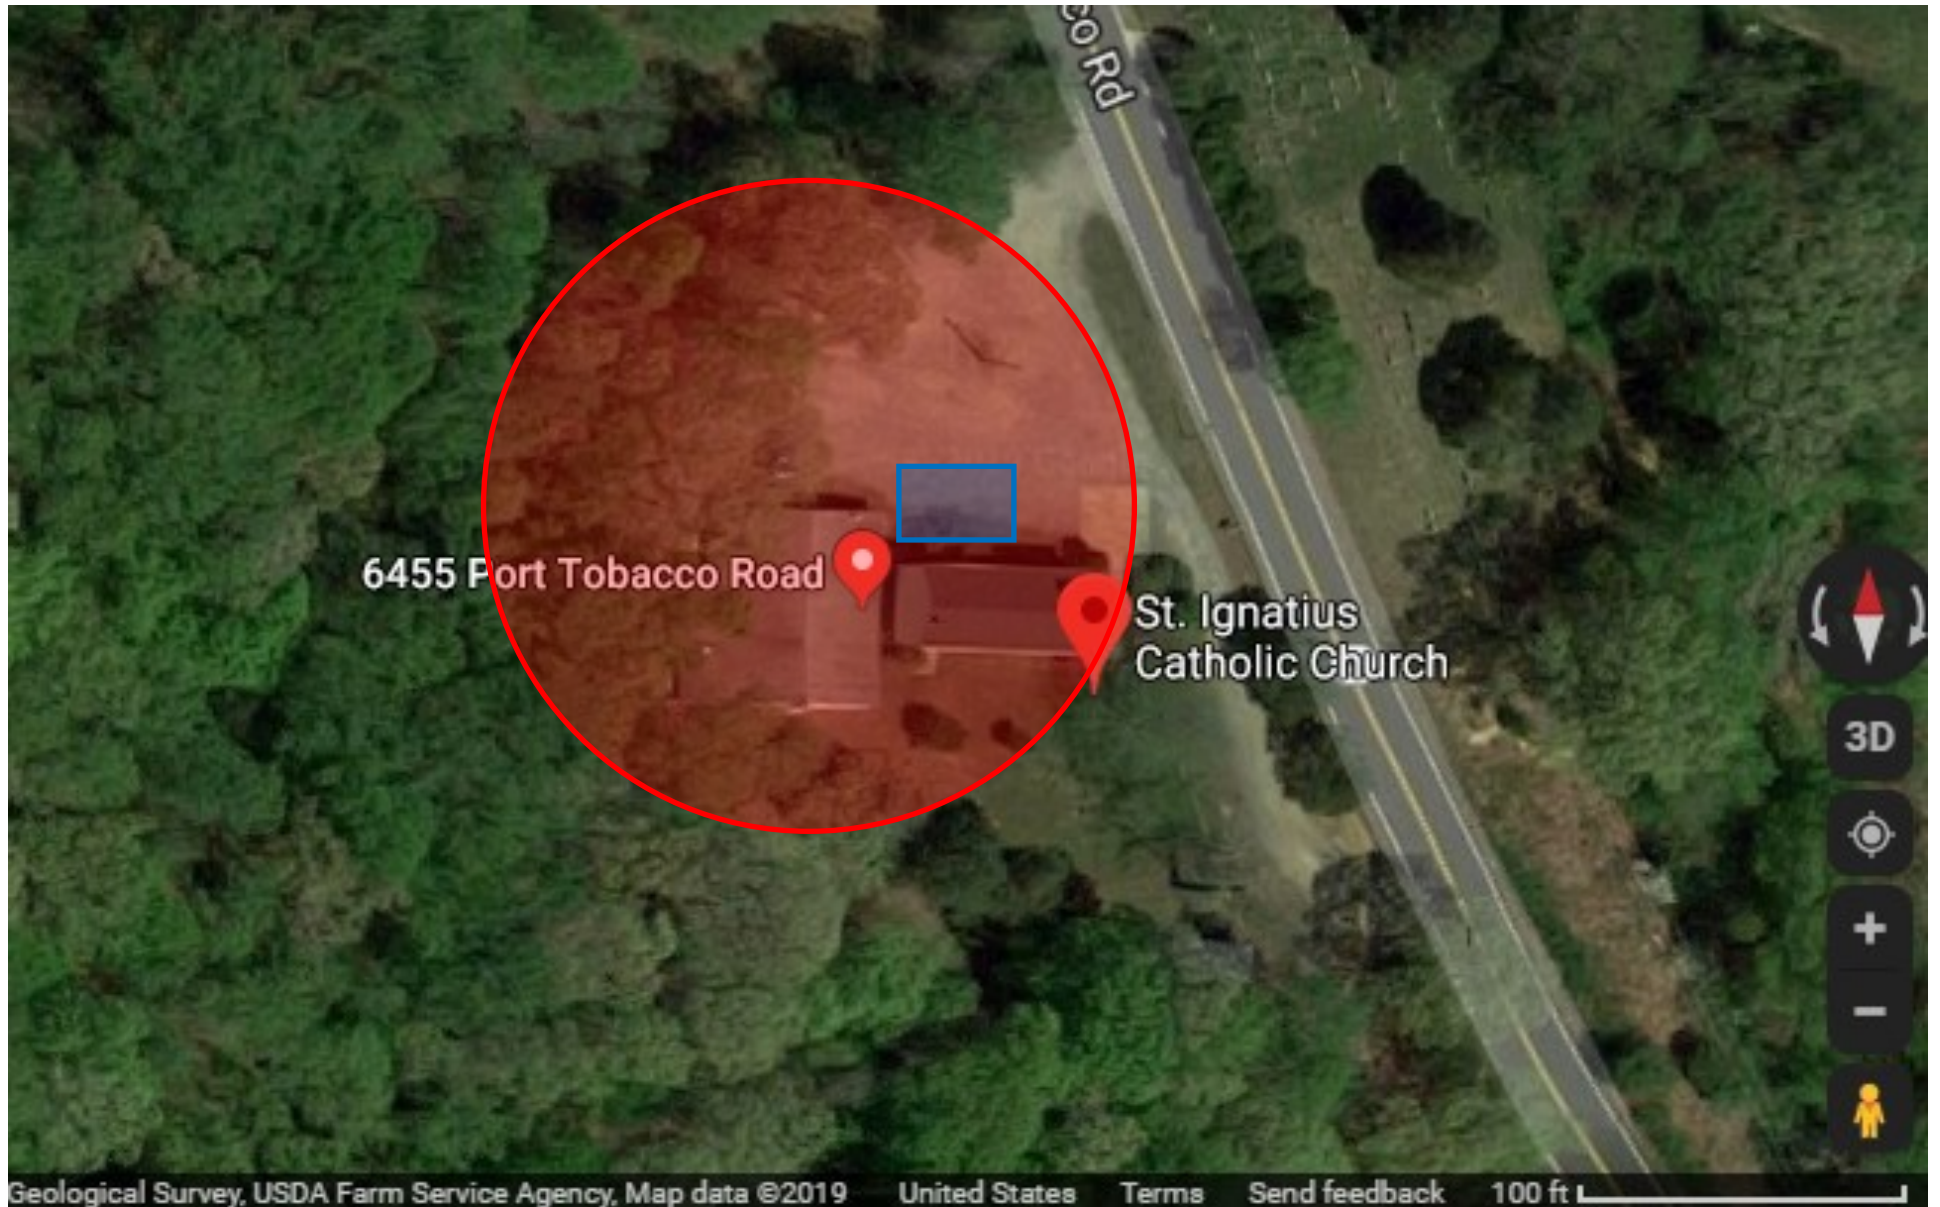

02-01

St. Ignatius Church Hall

6455 Port Tobacco Road
La Plata, Maryland 20646

100 Foot

NO ELECTIONEERING ZONE

The **RED** area denotes the NO ELECTIONEERING ZONE. **BLUE** area(s) indicate designated or suggested additional accessible parking area(s).