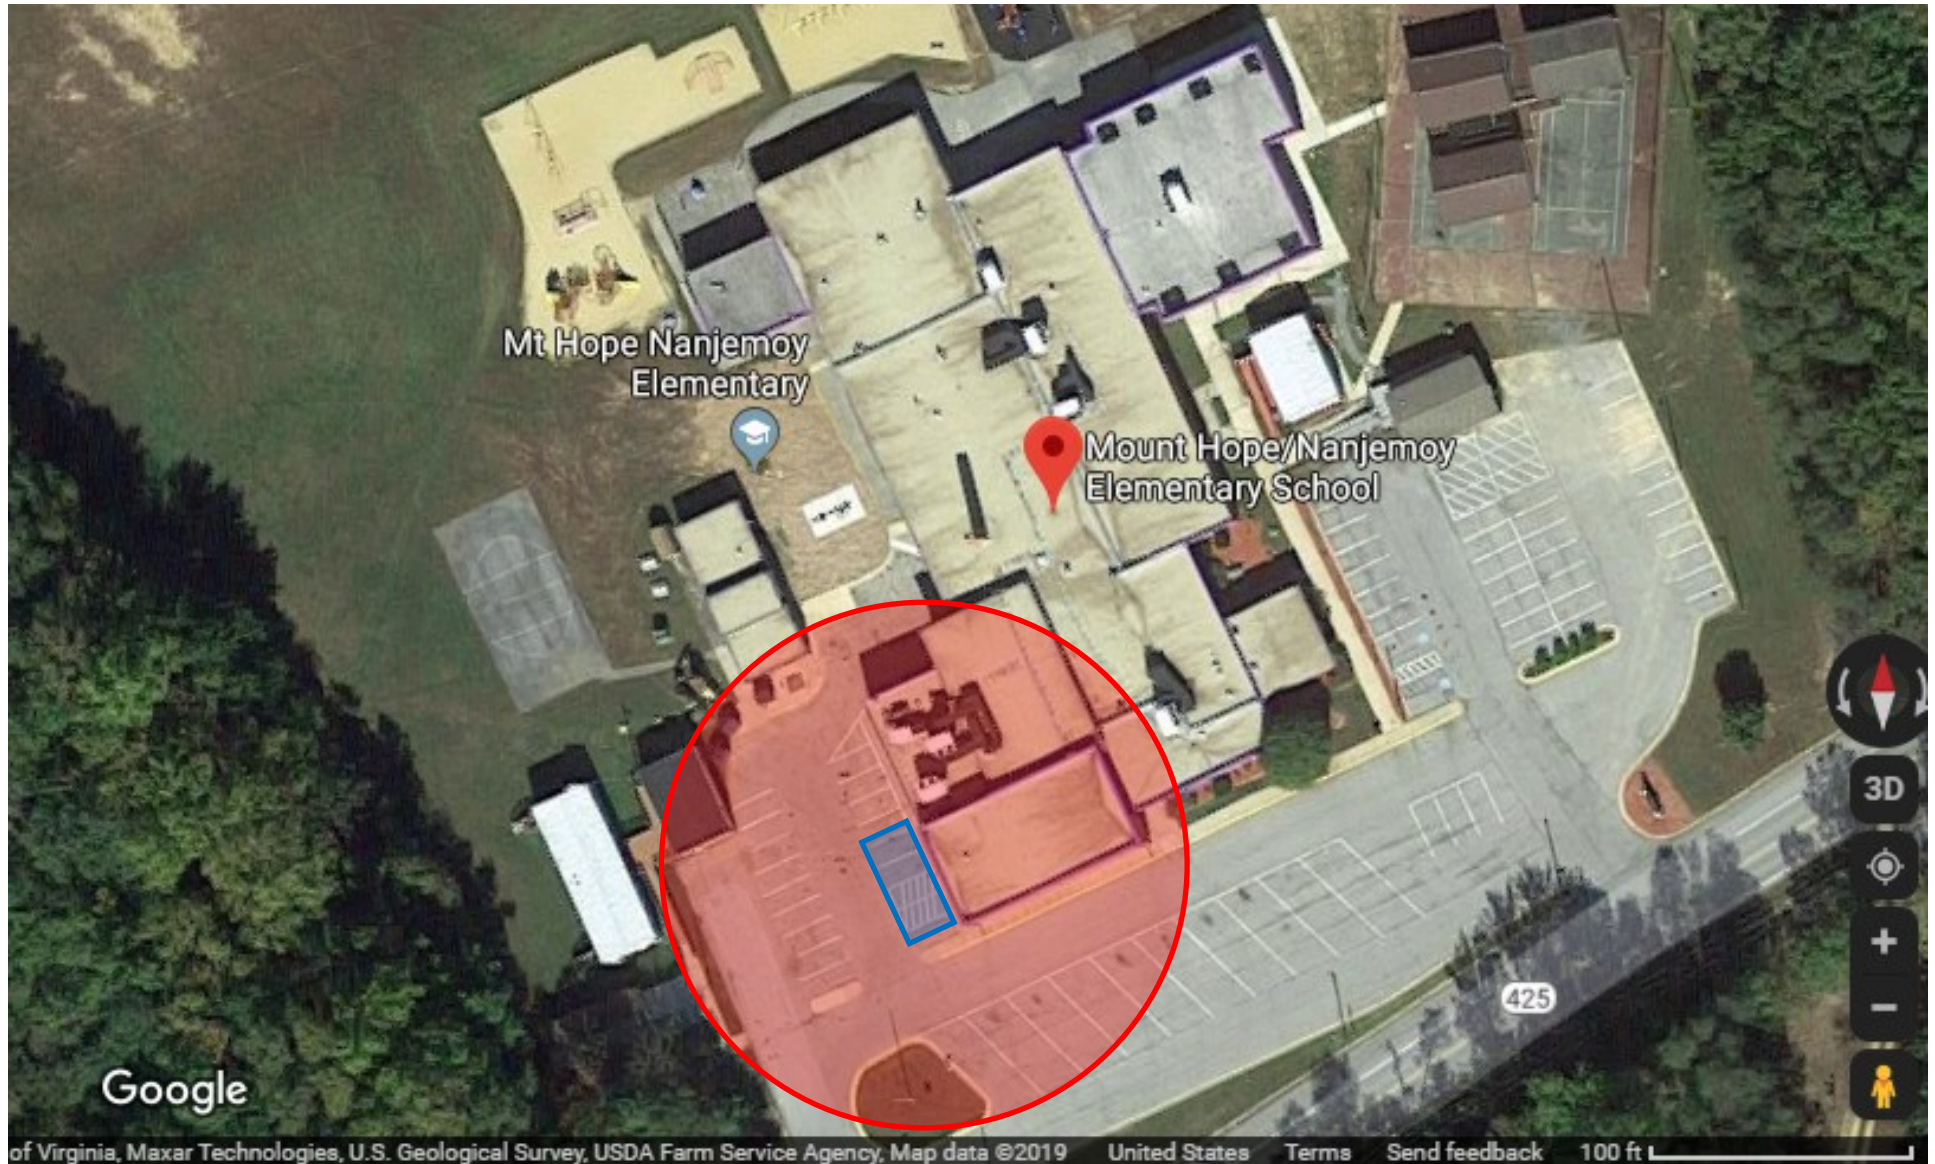

03-01

Mt. Hope Nanjemoy ES

9275 Ironsides Road  
Nanjemoy, Maryland 20662

100 Foot

**NO ELECTIONEERING ZONE**

The **RED** area denotes the NO ELECTIONEERING ZONE. **BLUE** area(s) indicate designated or suggested additional accessible parking area(s).