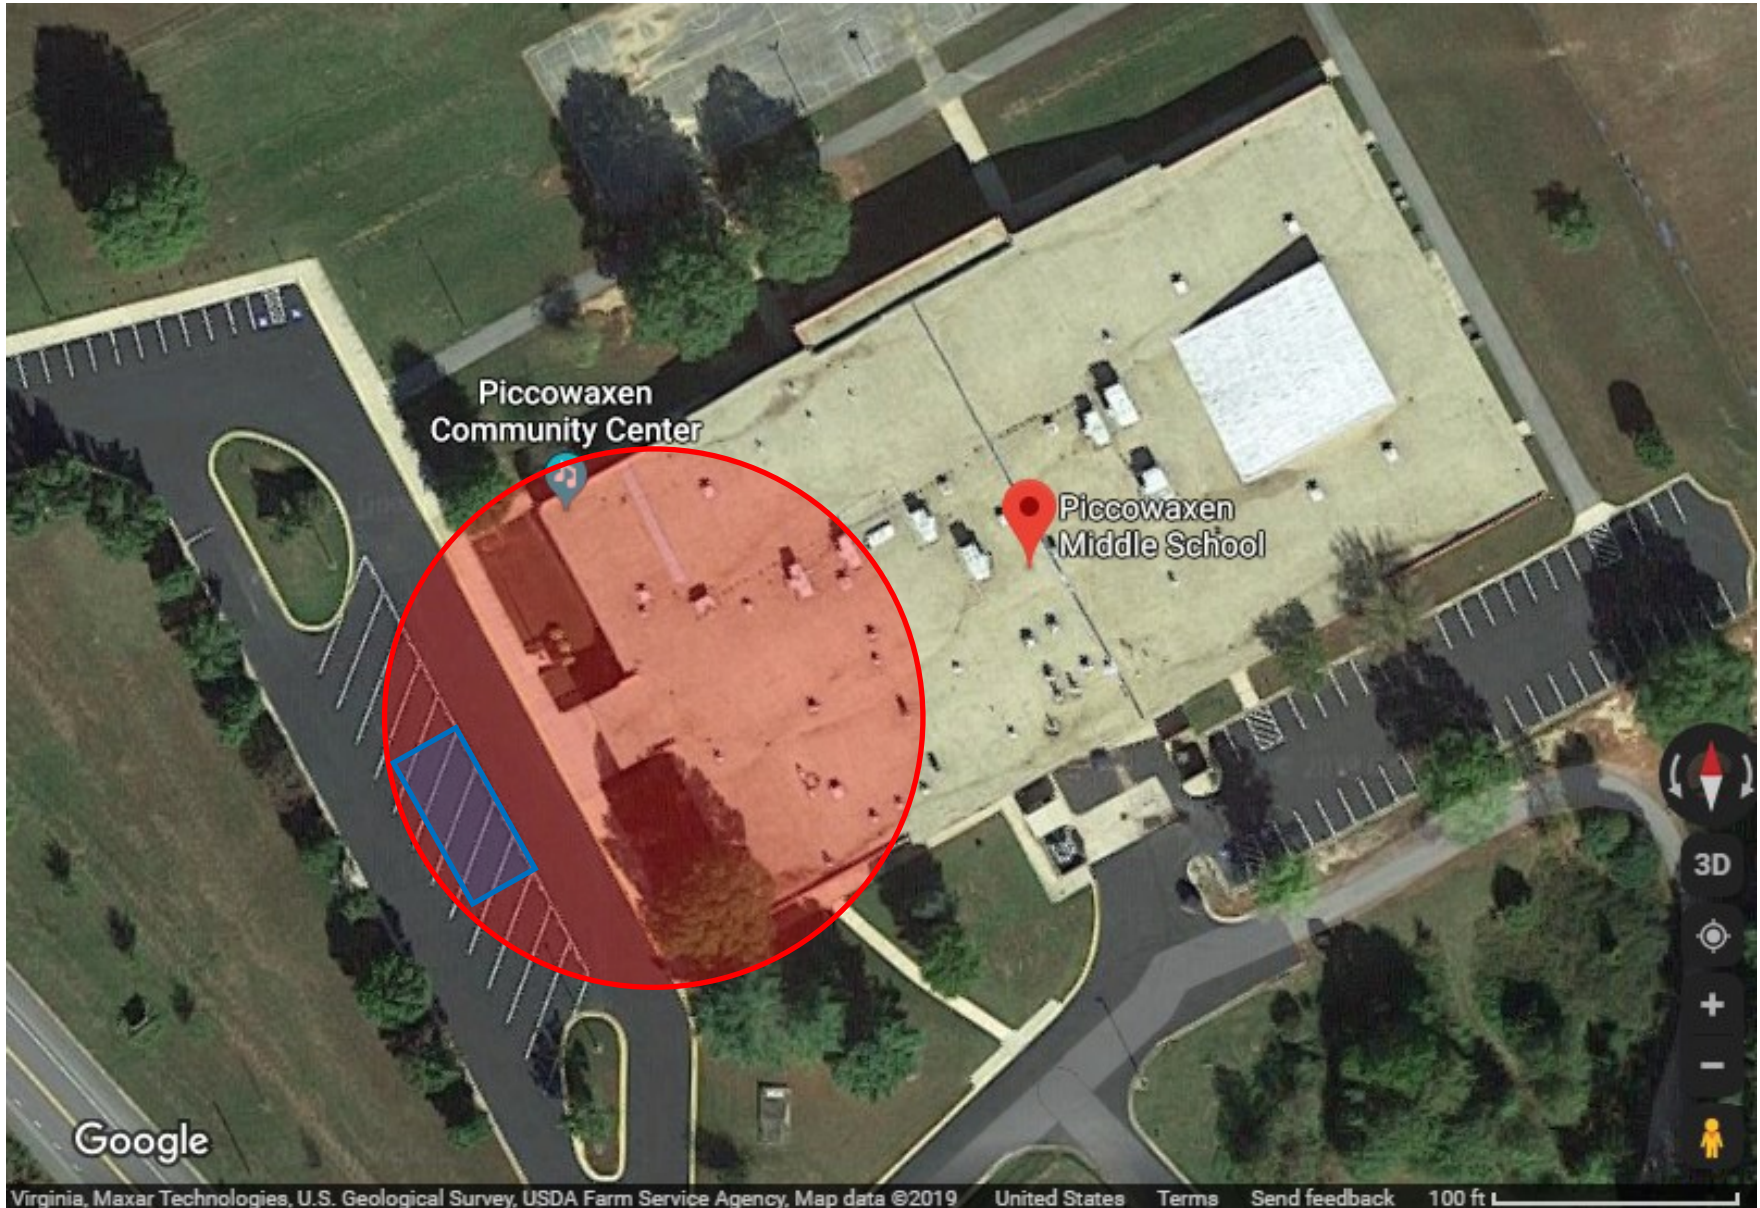

05-01

Piccowaxen MS

12834 Rock Point Road
Newburg, Maryland 20664

100 Foot

NO ELECTIONEERING ZONE

The **RED** area denotes the NO ELECTIONEERING ZONE. **BLUE** area(s) indicate designated or suggested additional accessible parking area(s).