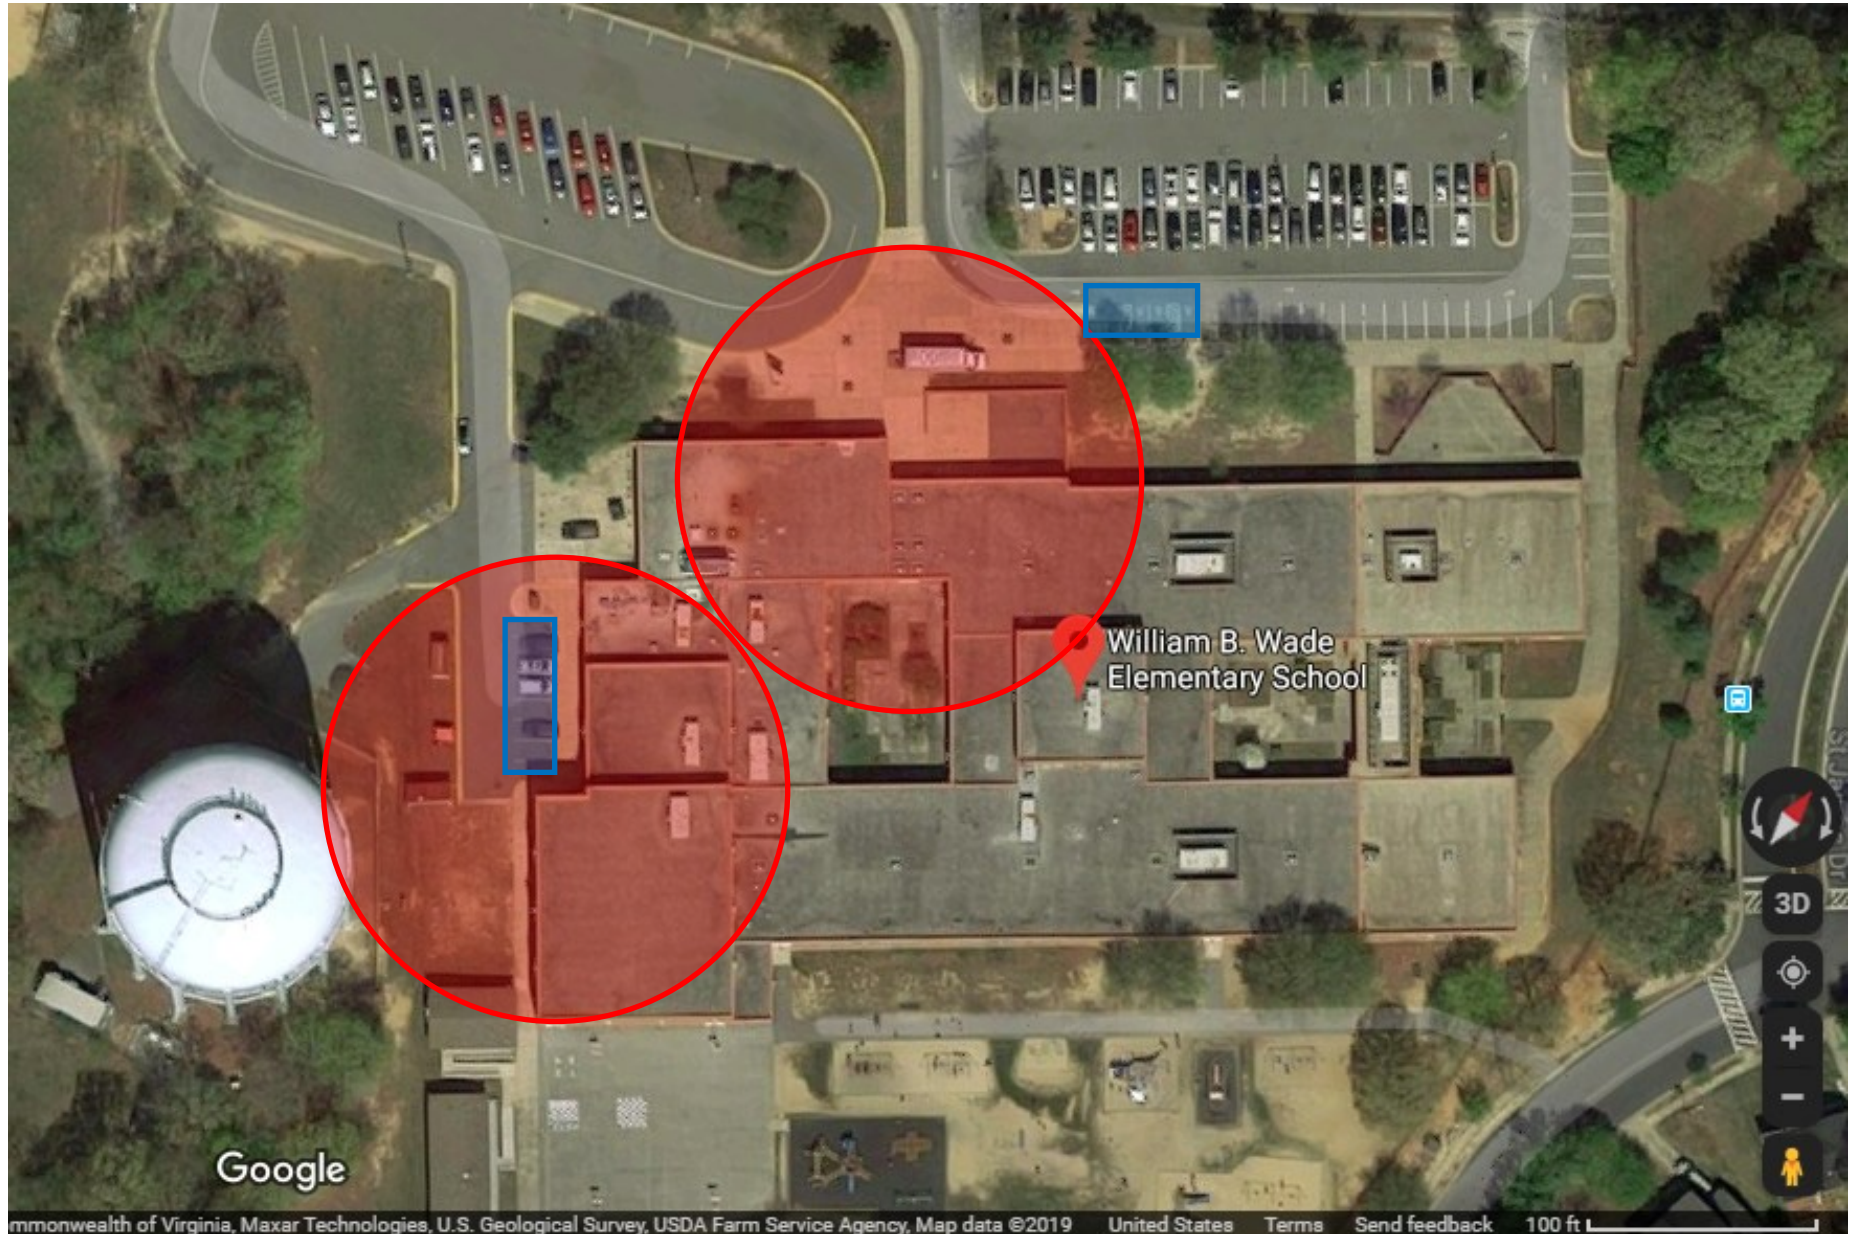

06-04

William Wade ES

2300 Smallwood Drive West
Waldorf, Maryland 20603

100 Foot

NO ELECTIONEERING ZONE

The **RED** area denotes the NO ELECTIONEERING ZONE. **BLUE** area(s) indicate designated or suggested additional accessible parking area(s).