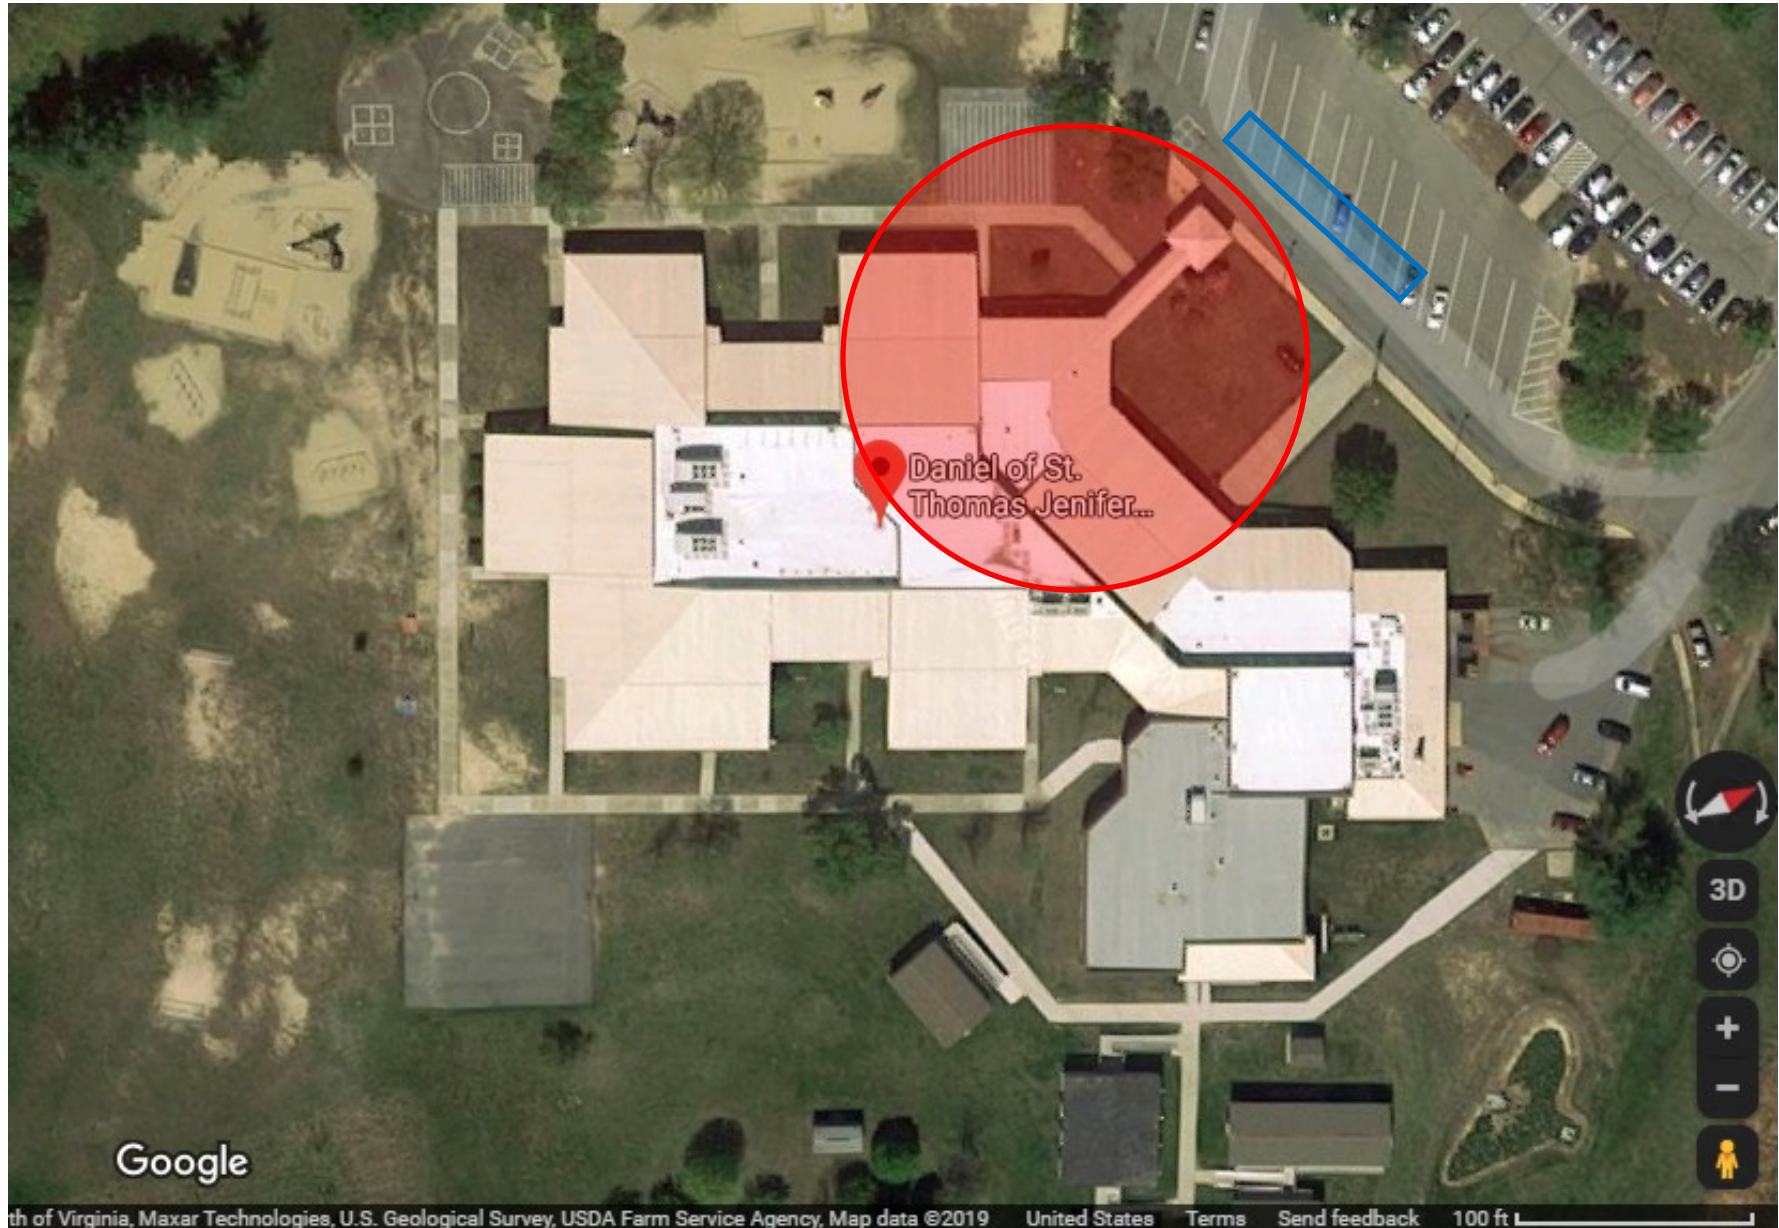

06-05

Daniel of St. Thomas Jenifer ES

2820 Jenifer School Lane
Waldorf, Maryland 20603

100 Foot

NO ELECTIONEERING ZONE

The **RED** area denotes the NO ELECTIONEERING ZONE. **BLUE** area(s) indicate designated or suggested additional accessible parking area(s).