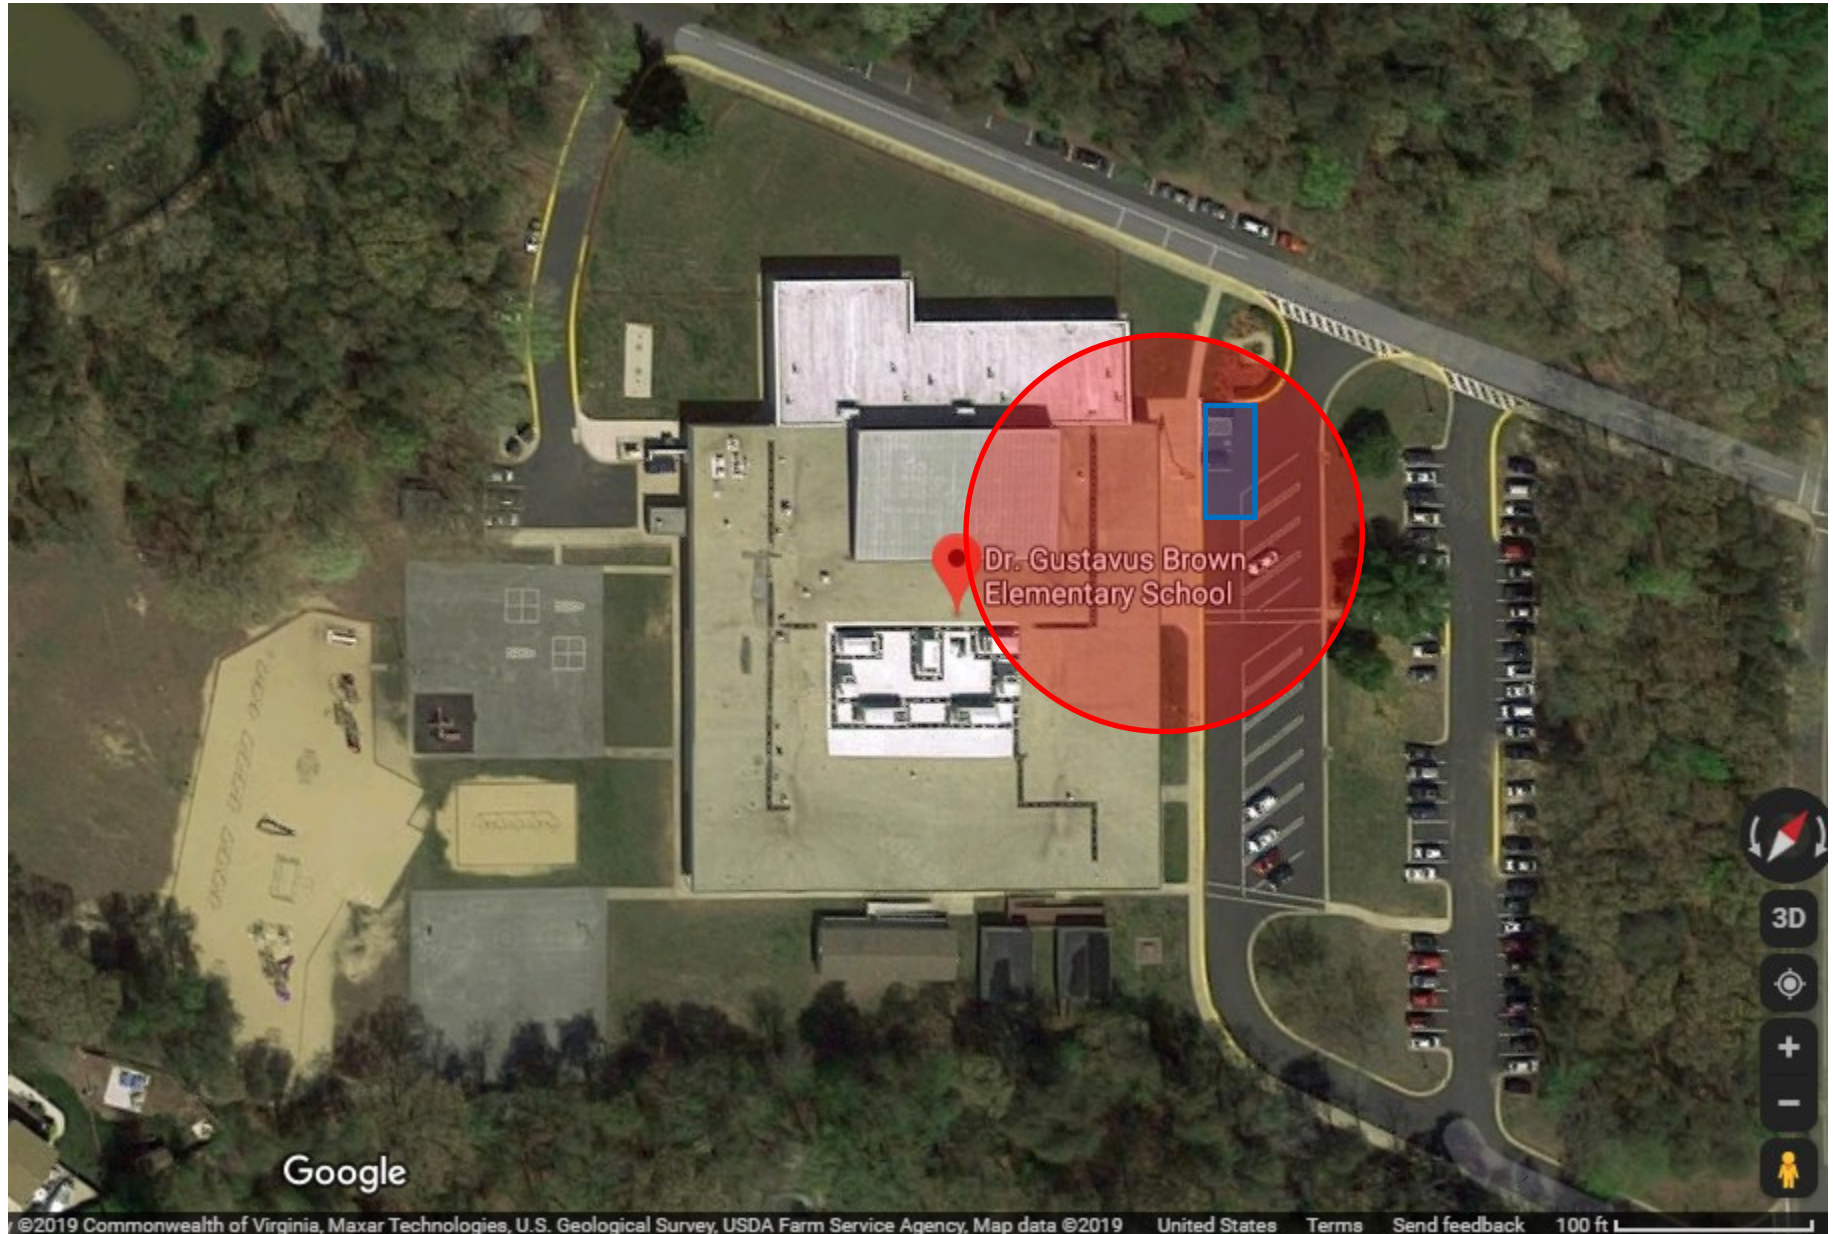

06-06

Dr. Gustavas Brown ES

421 University Drive  
Waldorf, Maryland 20602

100 Foot

**NO ELECTIONEERING ZONE**

The **RED** area denotes the NO ELECTIONEERING ZONE. **BLUE** area(s) indicate designated or suggested additional accessible parking area(s).