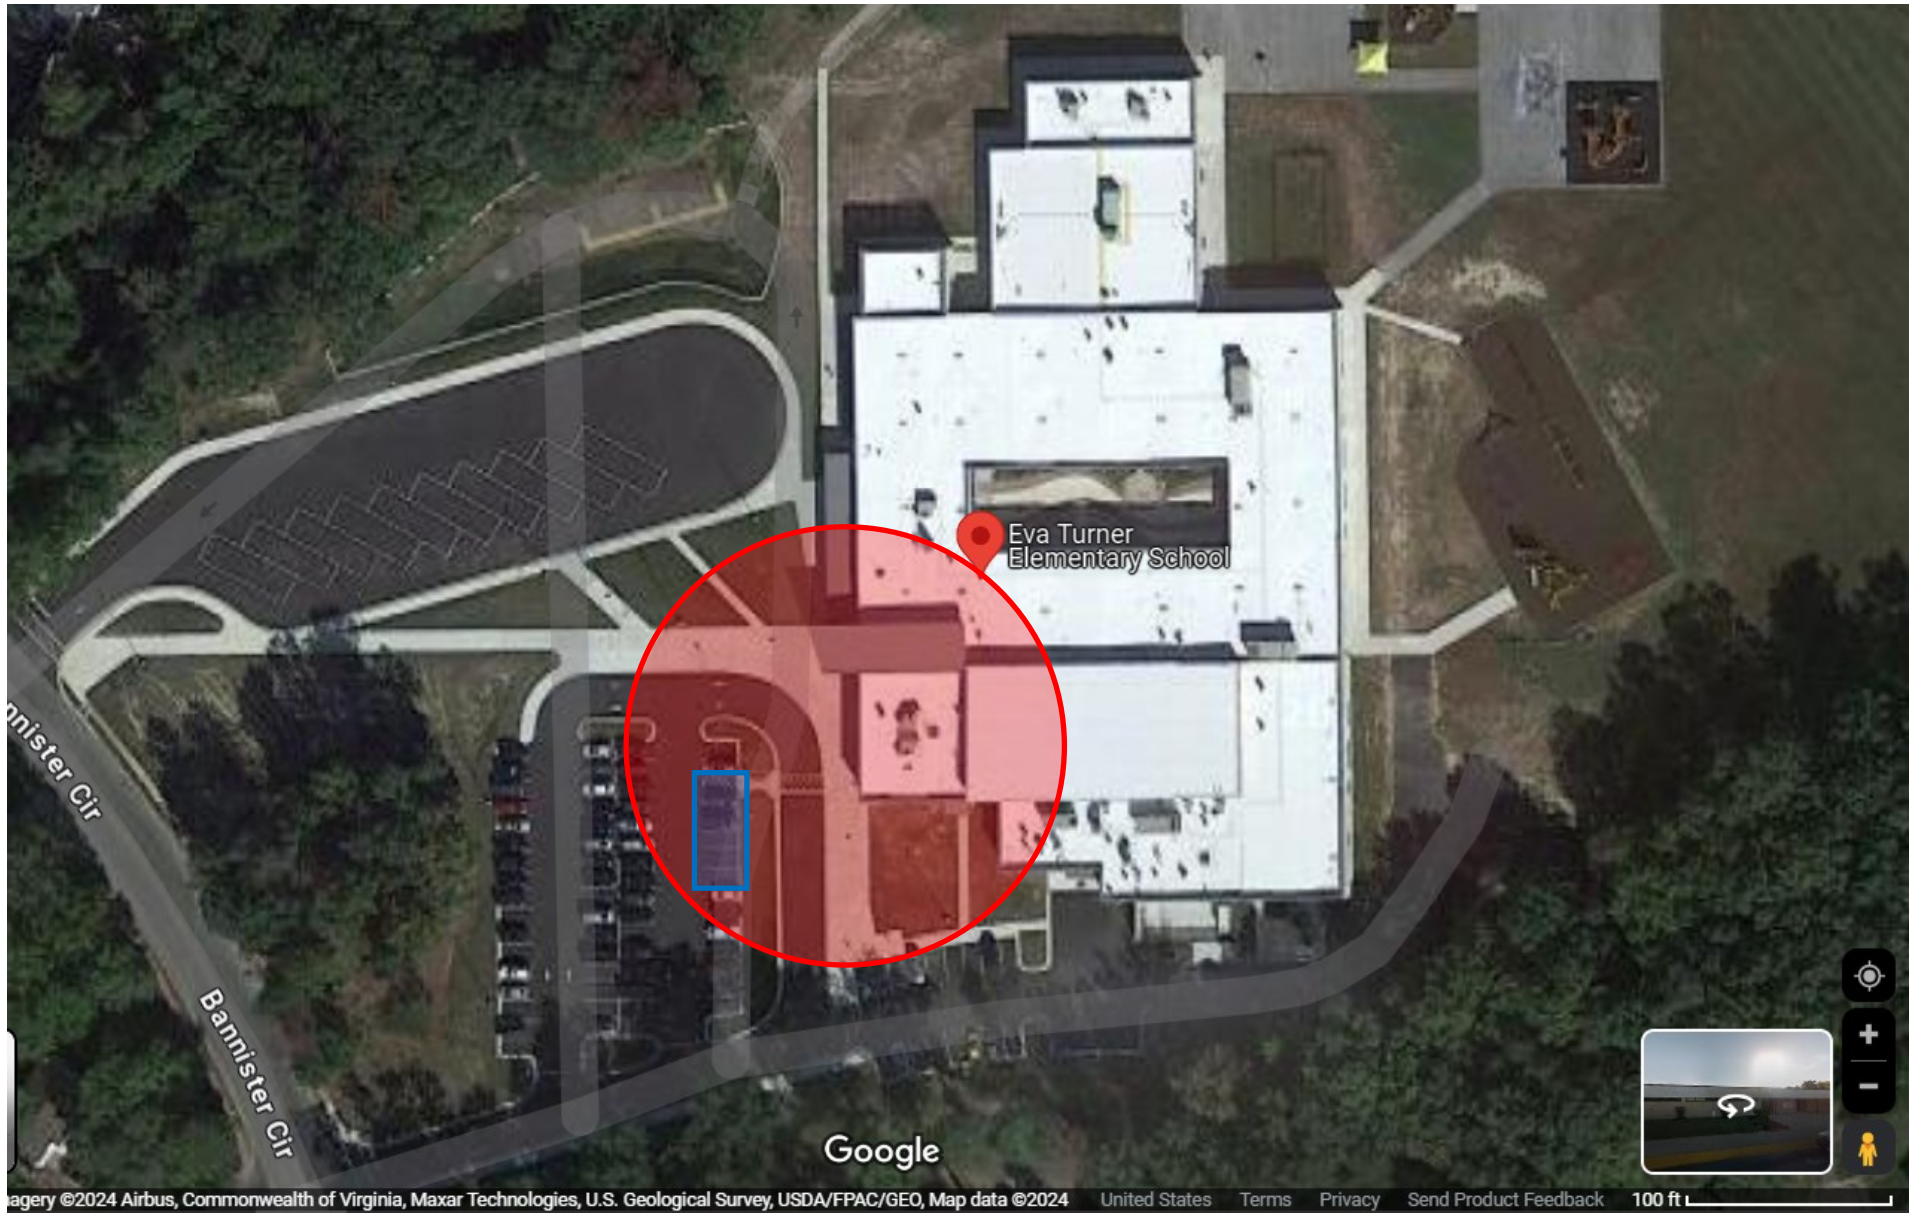

## Eva Turner ES

1000 Bannister Circle  
Waldorf, Maryland 20602

100 Foot

### NO ELECTIONEERING ZONE

The **RED** area denotes the NO ELECTIONEERING ZONE. **BLUE** area(s) indicate designated or suggested additional accessible parking area(s).