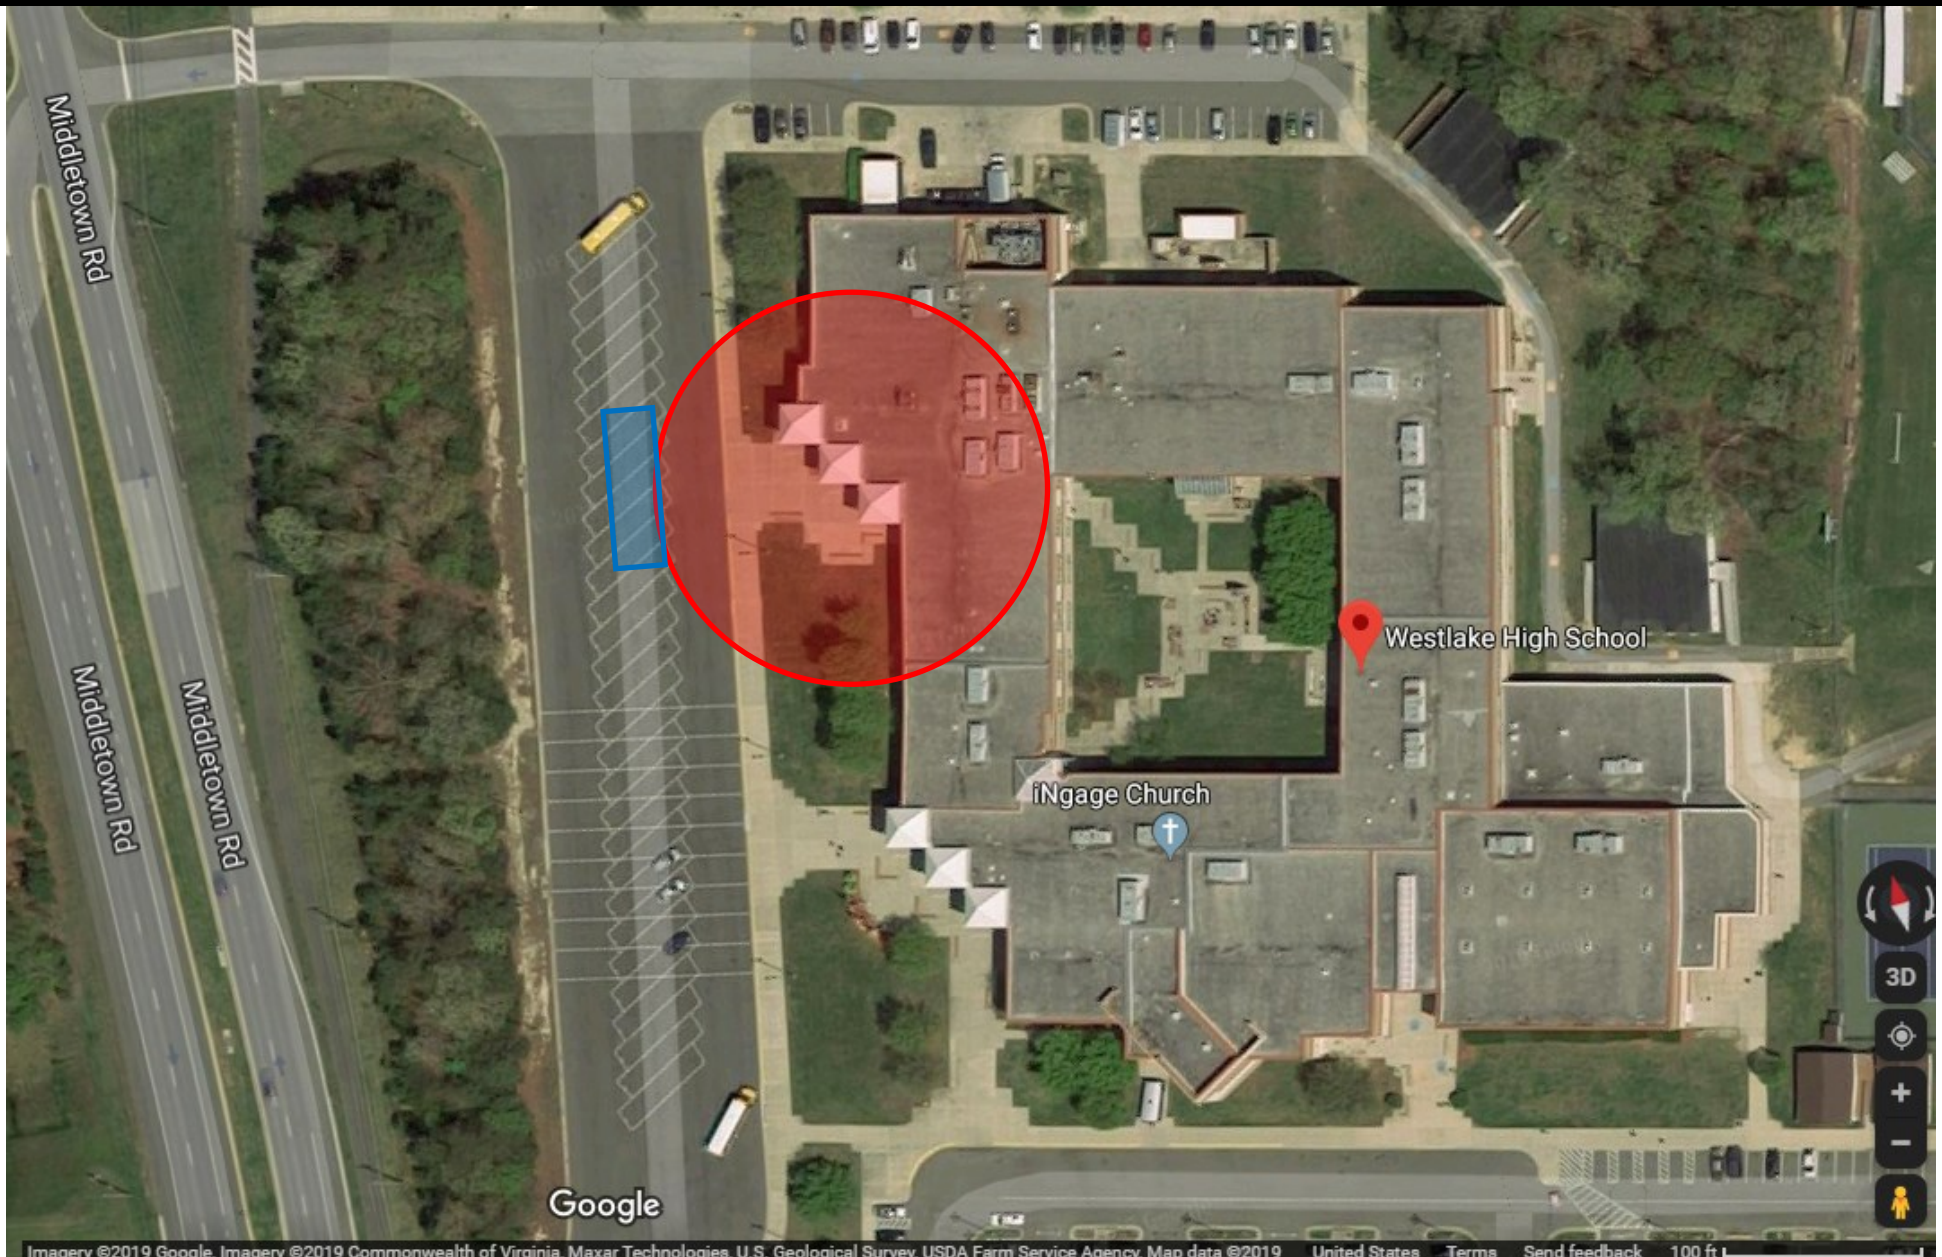

## Westlake HS

3300 Middletown Road  
Waldorf, Maryland 20603

100 Foot

### NO ELECTIONEERING ZONE

The **RED** area denotes the NO ELECTIONEERING ZONE. **BLUE** area(s) indicate designated or suggested additional accessible parking area(s).