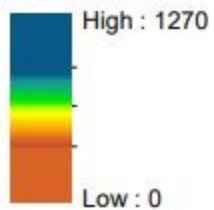

Biodiversity/Wildlife Habitat

Mattawoman
Watershed

Zekiah Swamp
Headwaters

Wildlife and Biodiversity

\$ per Acre

Nanjemoy
Complex