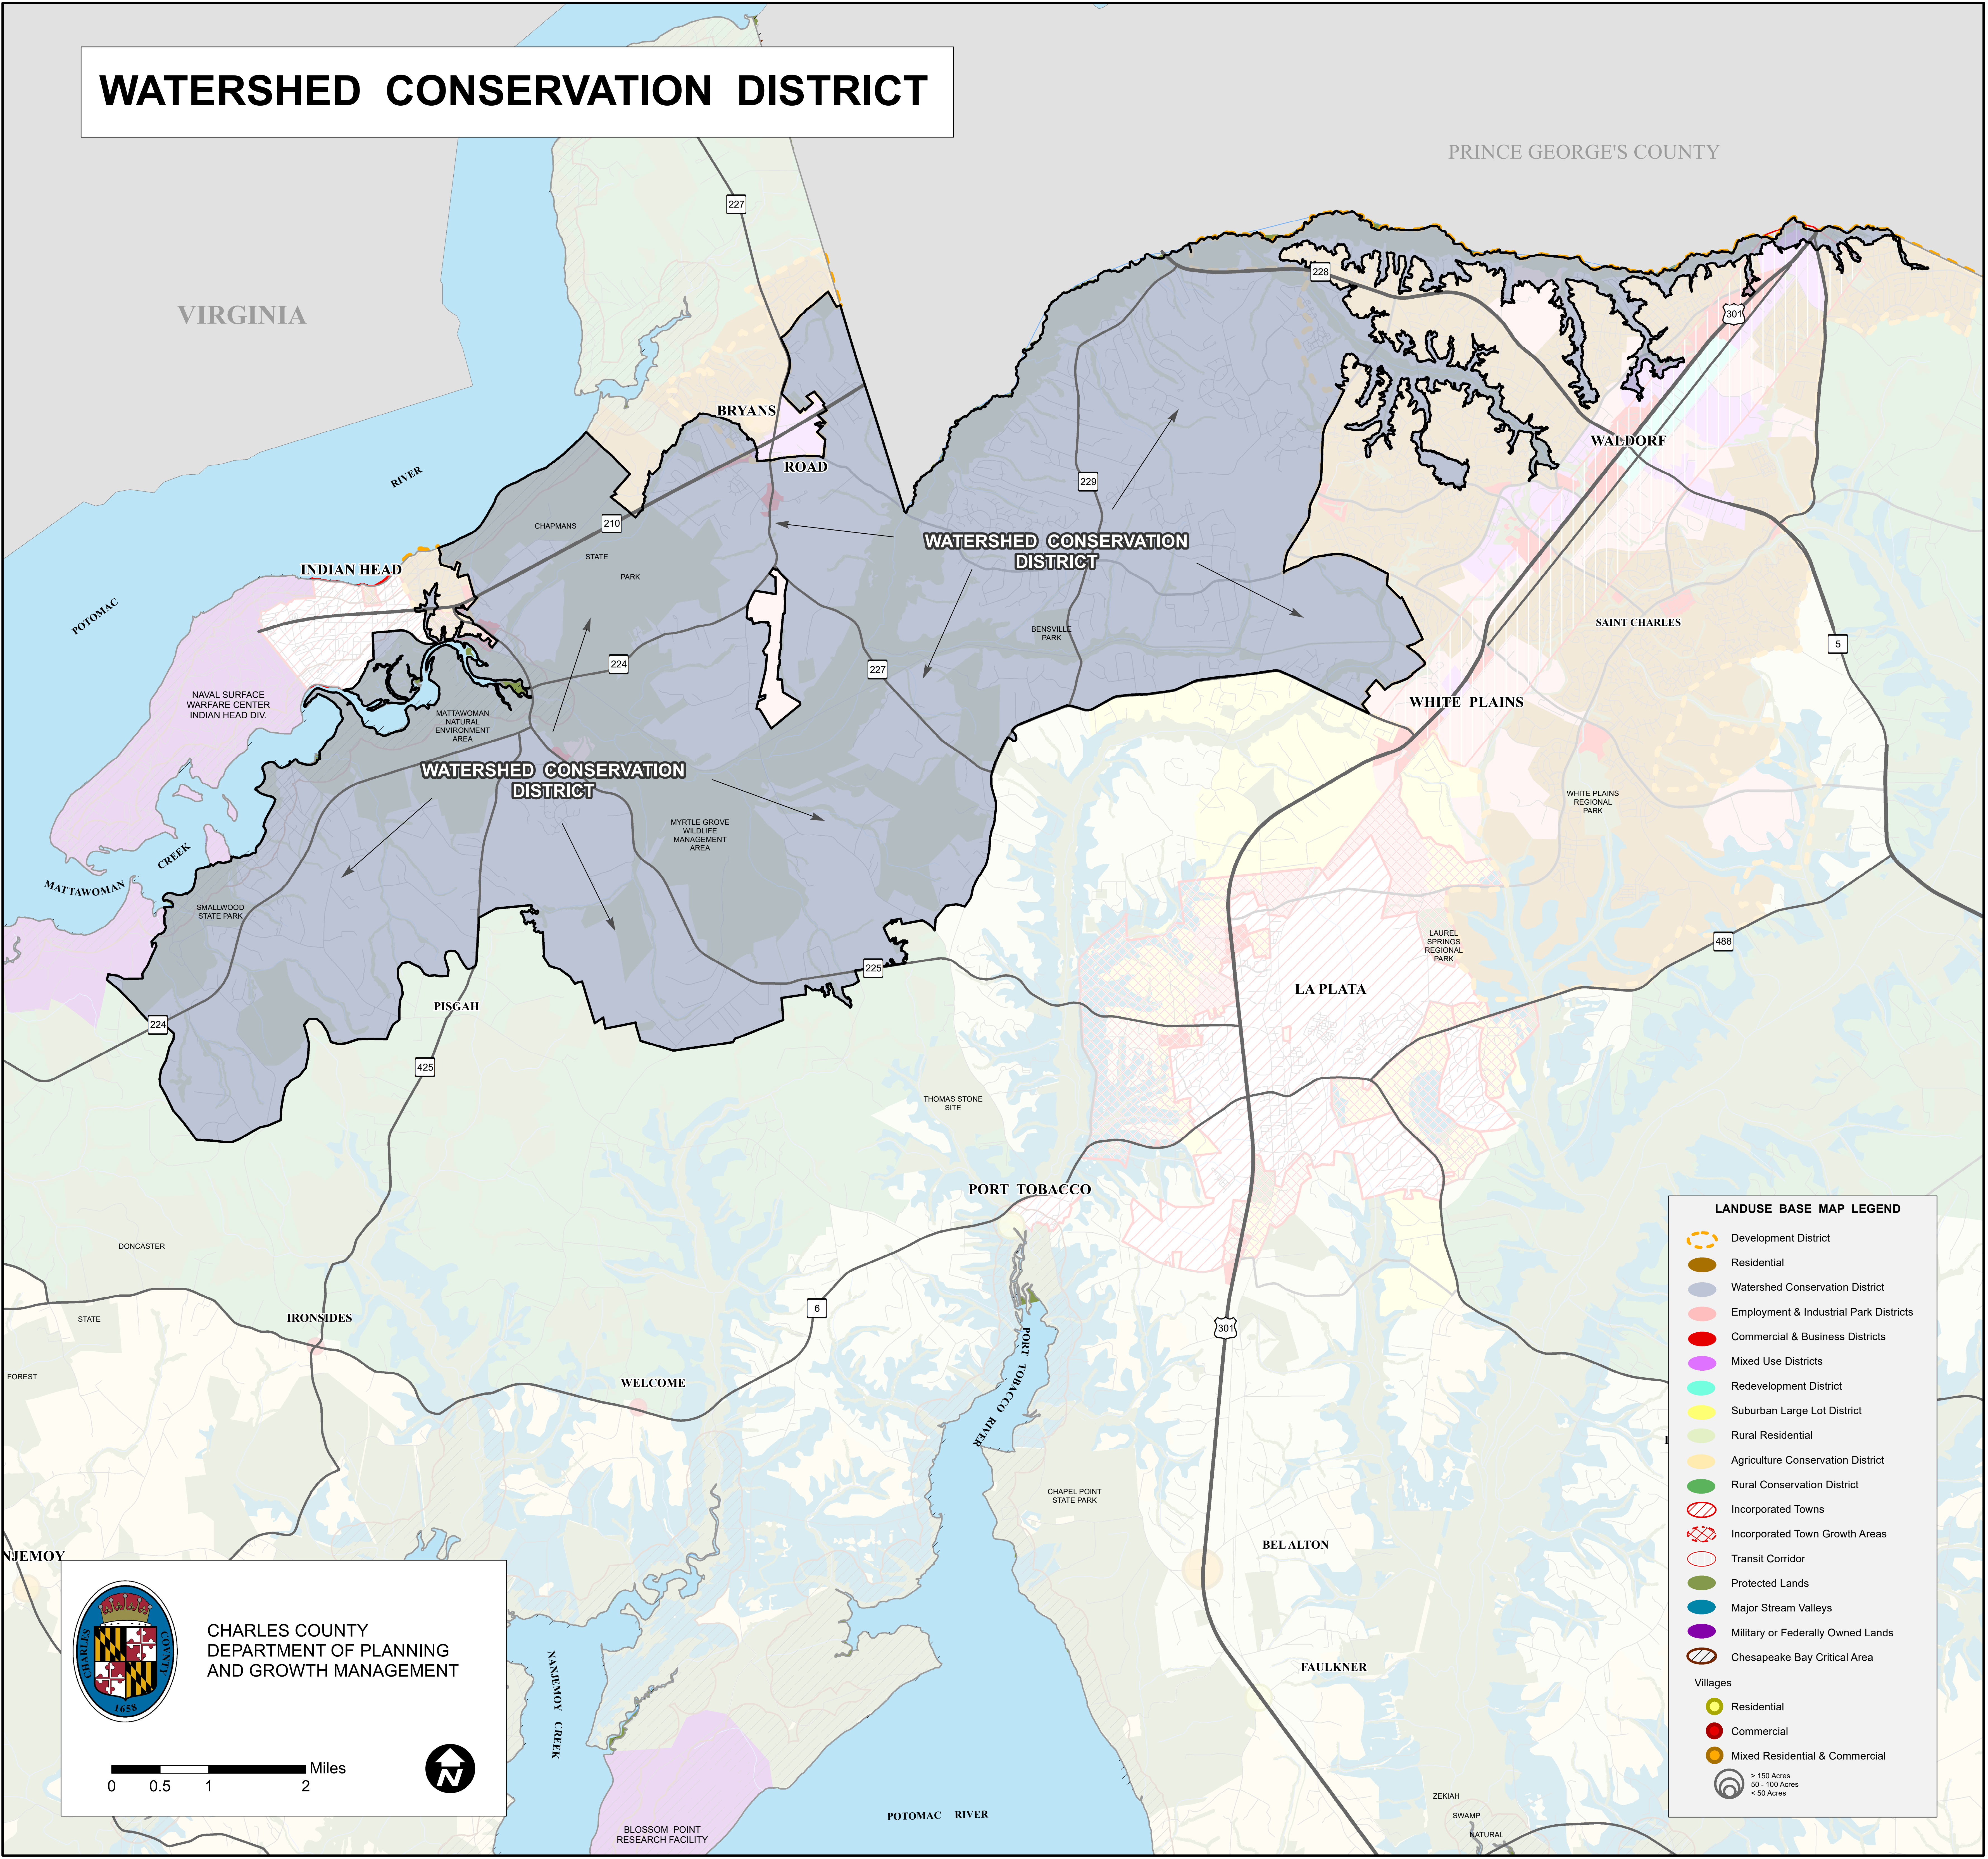

WATERSHED CONSERVATION DISTRICT

PRINCE GEORGE'S COUNTY

VIRGINIA

LANDUSE BASE MAP LEGEND

- Development District
 - Residential
 - Watershed Conservation District
 - Employment & Industrial Park Districts
 - Commercial & Business Districts
 - Mixed Use Districts
 - Redevelopment District
 - Suburban Large Lot District
 - Rural Residential
 - Agriculture Conservation District
 - Rural Conservation District
 - Incorporated Towns
 - Incorporated Town Growth Areas
 - Transit Corridor
 - Protected Lands
 - Major Stream Valleys
 - Military or Federally Owned Lands
 - Chesapeake Bay Critical Area
- Villages
- Residential
 - Commercial
 - Mixed Residential & Commercial
- > 150 Acres
 50 - 100 Acres
 < 50 Acres

CHARLES COUNTY
DEPARTMENT OF PLANNING
AND GROWTH MANAGEMENT

POTOMAC RIVER

ZEKIAH SWAMP NATURAL